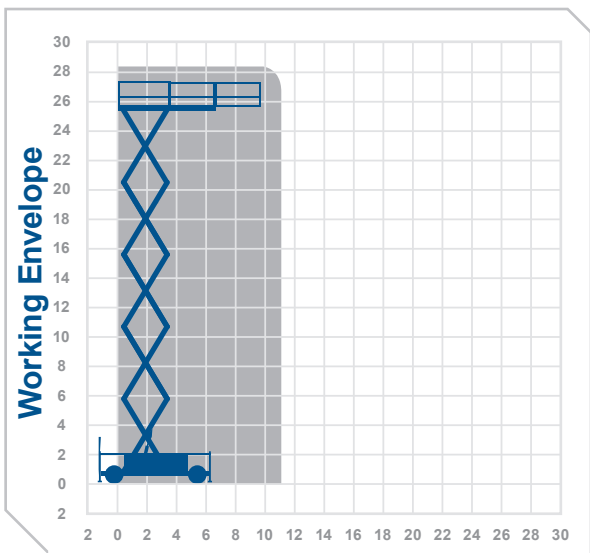

Working Height 28.3m

Closed Length	6.9m
Closed Height	4.2m
Stowed Height (guardrails lowered)	3.2m
Closed Width	2.5m
Platform Size	6.5m x 2.5m
Platform Length (deck extended)	9.6m
Max SWL	1000kg
Weight	25000kg

Alternative machines

M250
SL245
S280-25

Manufacturer

Liftlux

28.3m

0345 745 0000
nationwideplatforms.co.uk

Nationwide
Platforms
A LOXAM Company

Please note that all technical information referred to in this document is intended for guidance purposes only and does not act as a replacement for the manufacturer's specification or equipment user guides which should be referred to prior to placing your order. No responsibility can be accepted in the event that this document contains any errors, omissions or data that is different from that in the manufacturer's specification or equipment user guides.