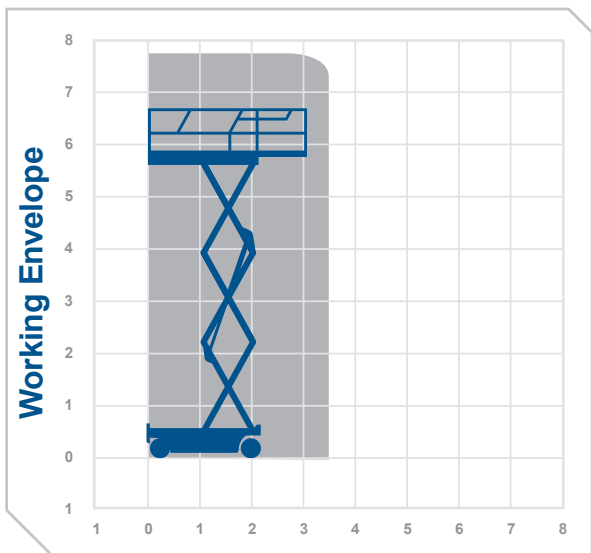

Working Height 7.8m

Closed Length	1.82m
Closed Height	2.11m
Stowed Height (guardrails lowered)	1.76m
Closed Width	0.81m
Platform Size	1.64m x 0.74m
Platform Length (deck extended)	2.54m
Max SWL	227kg
Weight	1503kg

Alternative machines

3219
GS20
3220

Manufacturer

Genie

0345 745 0000
nationwideplatforms.co.uk

**Nationwide
Platforms**
A **LOXAM** Company

Please note that all technical information referred to in this document is intended for guidance purposes only and does not act as a replacement for the manufacturer's specification or equipment user guides which should be referred to prior to placing your order. No responsibility can be accepted in the event that this document contains any errors, omissions or data that is different from that in the manufacturer's specification or equipment user guides.