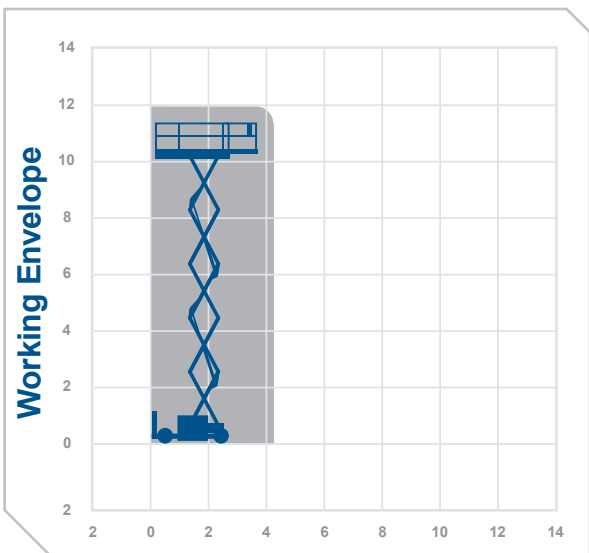

Working Height 11.96m

Closed Length	3.12m
Closed Height	2.59m
Stowed Height (guardrails lowered)	1.92m
Closed Width	1.75m
Platform Size	2.79m x 1.6m
Platform Length (deck extended)	4.5m
Max SWL	454kg
Weight	3949kg

Alternative machines

6832D

Manufacturer

Genie

11.96m

0345 745 0000
nationwideplatforms.co.uk

**Nationwide
Platforms**
A **LOXAM** Company

Please note that all technical information referred to in this document is intended for guidance purposes only and does not act as a replacement for the manufacturer's specification or equipment user guides which should be referred to prior to placing your order. No responsibility can be accepted in the event that this document contains any errors, omissions or data that is different from that in the manufacturer's specification or equipment user guides.