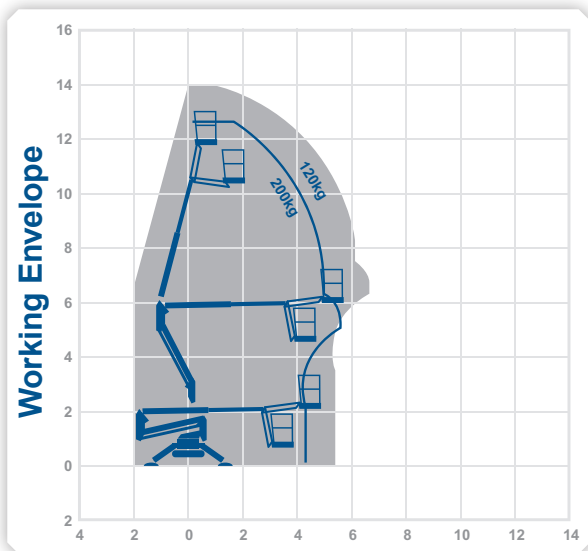

TB14HE

tracked
booms

Working Height 14.0m
Horizontal Outreach 7.0m

Closed Length 4.06m
Closed Height 1.99m
Rails Up / Fixed Rails
Closed Width 0.78m
DeckSize 1.33m x 0.69m
Rotation 360°
SWL 200kg
Weight 1750kg
Outrigger Footprint 2.7m x 2.7m
Min Op Width 2.7m

Alternative machines

TB14HB
TB17HE
TB17HB

Manufacturer

Hinowa

0845 745 0000
nationwideplatforms.co.uk

Please note that all technical information referred to in this document is intended for guidance purposes only and does not act as a replacement for the manufacturer's specification or equipment user guides which should be referred to prior to placing your order. No responsibility can be accepted in the event that this document contains any errors, omissions or data that is different from that in the manufacturer's specification or equipment user guides.