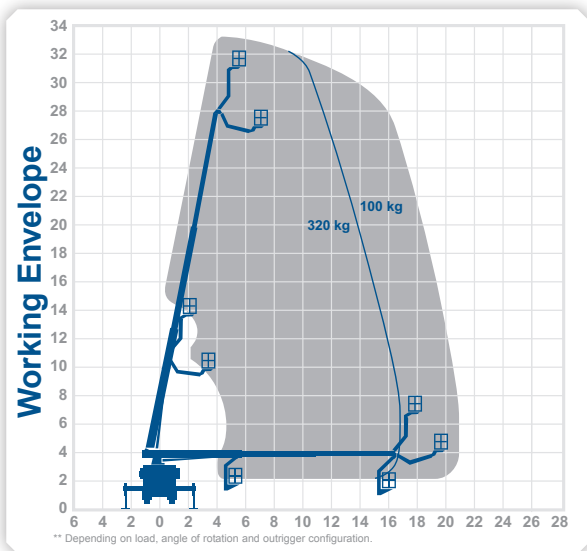

Working Height 33.0m
Outreach** 21.2m (100kg)

Max Horiz. Outreach (full SWL)	16.5m
Max Reach Below 0m	n/a
Overall Travel Length	8.7m
Overall Travel Height	3.56m
Overall Travel Width	2.5m
Platform Cage Size	1.7m x 0.86m
Max SWL	320kg
Gross Vehicle Weight	8600kg
Operational Full Width	5.32m
Minimum Operational Width	2.53m
Point Load Front / Rear	56kN / 42kN

Alternative machines

T37R
T38B

Manufacturer

Ruthman

33.0m

21.2m

0845 745 0000
nationwideplatforms.co.uk

Please note that all technical information referred to in this document is intended for guidance purposes only and does not act as a replacement for the manufacturer's specification or equipment user guides which should be referred to prior to placing your order. No responsibility can be accepted in the event that this document contains any errors, omissions or data that is different from that in the manufacturer's specification or equipment user guides.