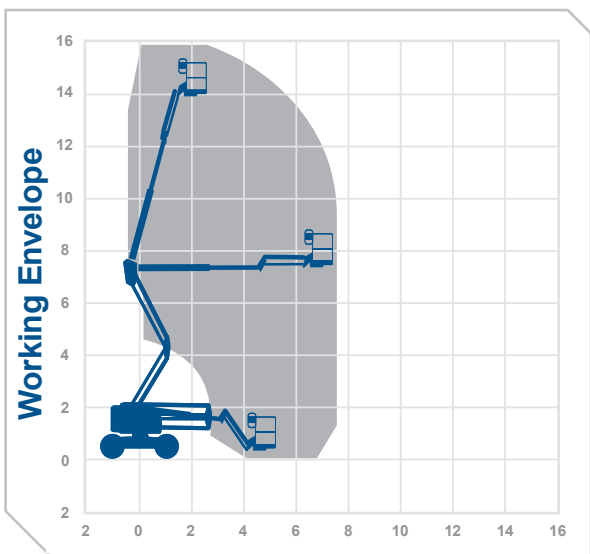

Working Height 15.94m

Horizontal Outreach 7.65m

Outreach

Closed Length	6.83m
Closed Height	2.0m
Closed Width	1.79m
Platform Size	1.83m x 0.76m
Rotation	355°
Max SWL	227kg
Weight	7620kg

Alternative machines

Z45EJ

Manufacturer

Genie

0345 745 0000
nationwideplatforms.co.uk

**Nationwide
Platforms**
A **LOXAM** Company

Please note that all technical information referred to in this document is intended for guidance purposes only and does not act as a replacement for the manufacturer's specification or equipment user guides which should be referred to prior to placing your order. No responsibility can be accepted in the event that this document contains any errors, omissions or data that is different from that in the manufacturer's specification or equipment user guides.