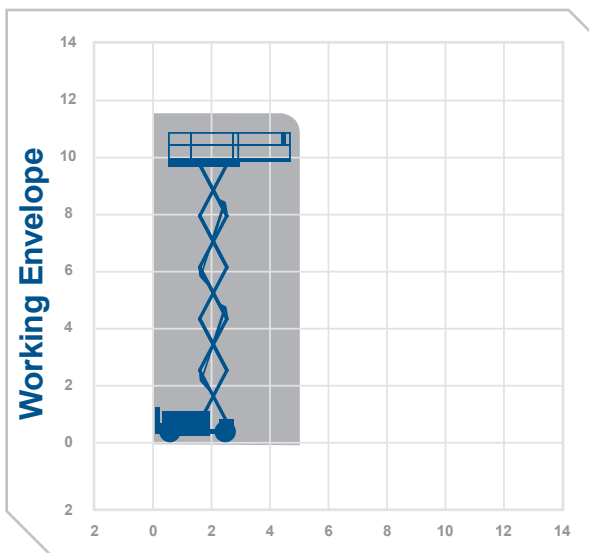

Working Height 11.75m

Closed Length	2.43m
Closed Height	2.38m
Stowed Height (guardrails lowered)	1.8m
Closed Width	1.17m
Platform Size	2.26m x 1.16m
Platform Length (deck extended)	3.33m
Max SWL	318kg
Weight	2796kg

Alternative machines

4632

3246

Manufacturer

Genie

0345 745 0000
nationwideplatforms.co.uk

**Nationwide
Platforms**
A **LOXAM** Company

Please note that all technical information referred to in this document is intended for guidance purposes only and does not act as a replacement for the manufacturer's specification or equipment user guides which should be referred to prior to placing your order. No responsibility can be accepted in the event that this document contains any errors, omissions or data that is different from that in the manufacturer's specification or equipment user guides.