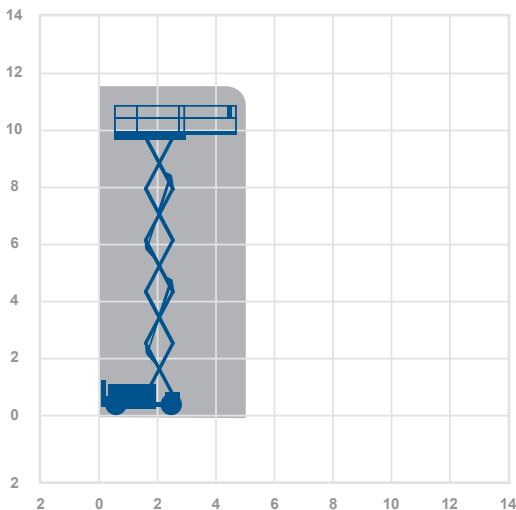

GS32

scissors

Working Height 11.75m

Closed Length	2.43m
Closed Height	2.3m
Stowed Height (guardrails lowered)	1.8m
Closed Width	1.17m
Platform Size	2.26m x 1.16m
Platform Length (deck extended)	3.25m
Max SWL	318kg
Weight	2796kg

Alternative machines

4632

3246

Manufacturer

Genie

11.75m

Working Envelope

0845 745 0000
nationwideplatforms.co.uk

Please note that all technical information referred to in this document is intended for guidance purposes only and does not act as a replacement for the manufacturer's specification or equipment user guides which should be referred to prior to placing your order. No responsibility can be accepted in the event that this document contains any errors, omissions or data that is different from that in the manufacturer's specification or equipment user guides.