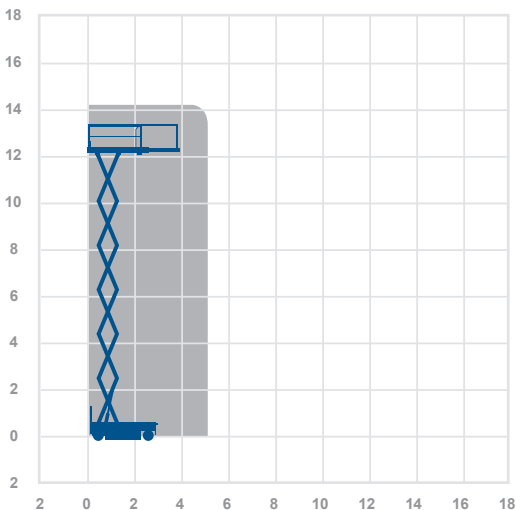

Working Height 14.2m

Closed Length	2.71m
Closed Height	2.76m
Stowed Height (guardrails lowered)	1.98m
Closed Width	1.2m
Platform Size	2.5m x 1.2m
Platform Length (deck extended)	3.7m
Max SWL	350kg
Weight	3400kg

Alternative machines

S152-12
COM14
GS4047

Manufacturer

HAB

Indoor use only

Working Envelope

14.2m

0845 745 0000
nationwideplatforms.co.uk