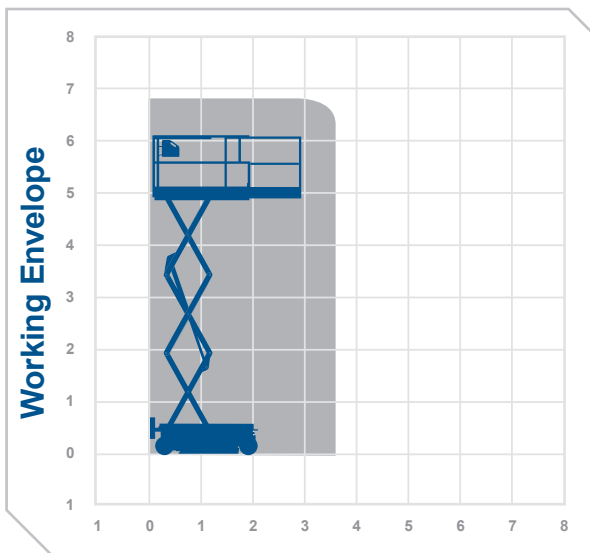

Working Height 6.57m

Closed Length	1.55m
Closed Height	2.03m
Stowed Height (guardrails lowered)	1.67m
Closed Width	0.81m
Platform Size	1.55m x 0.66m
Platform Length (deck extended)	2.46m
Max SWL	272kg
Weight	1148kg

Alternative machines

GS1532

Manufacturer

SkyJack

0345 745 0000
nationwideplatforms.co.uk

**Nationwide
Platforms**
A **LOXAM** Company

Please note that all technical information referred to in this document is intended for guidance purposes only and does not act as a replacement for the manufacturer's specification or equipment user guides which should be referred to prior to placing your order. No responsibility can be accepted in the event that this document contains any errors, omissions or data that is different from that in the manufacturer's specification or equipment user guides.