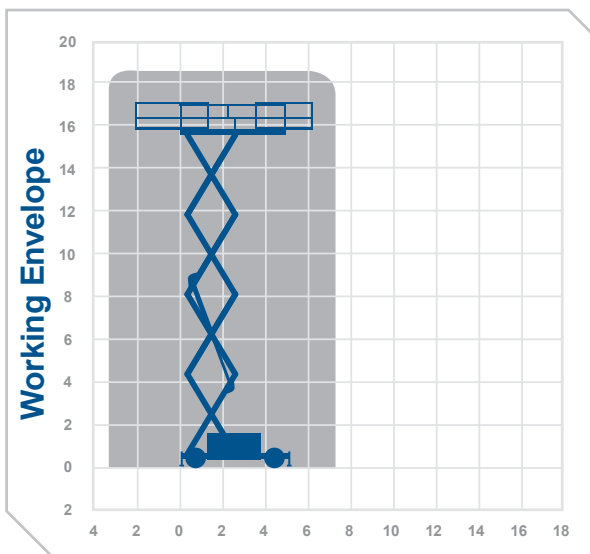

Working Height 18.15m

Closed Length	4.88m
Closed Height	3.15m
Stowed Height (guardrails lowered)	2.47m
Closed Width	2.29m
Platform Size	4.81m x 1.83m
Platform Length (deck extended)	7.38m
Max SWL	680kg
Weight	8050kg

Alternative machines

LL20X
9250X
9250

Manufacturer

Genie

18.15m

0345 745 0000
nationwideplatforms.co.uk

**Nationwide
Platforms**
A **LOXAM** Company

Please note that all technical information referred to in this document is intended for guidance purposes only and does not act as a replacement for the manufacturer's specification or equipment user guides which should be referred to prior to placing your order. No responsibility can be accepted in the event that this document contains any errors, omissions or data that is different from that in the manufacturer's specification or equipment user guides.