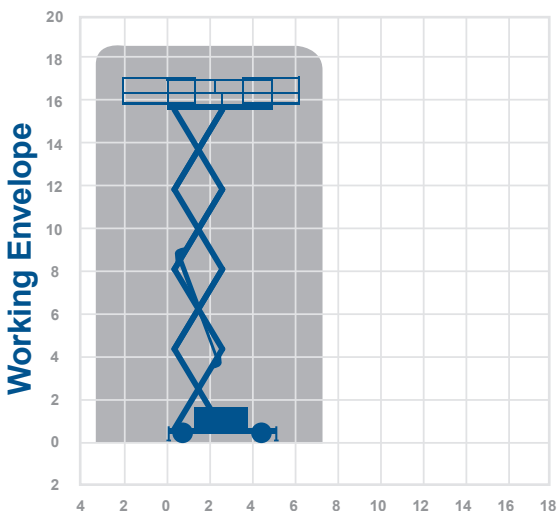

Working Height 18.15m

Closed Length	4.88m
Closed Height	3.15m
Stowed Height (guardrails lowered)	2.47m
Closed Width	2.29m
Platform Size	4.81m x 1.83m
Platform Length (deck extended)	7.38m
Max SWL	680kg
Weight	8050kg

Alternative machines

LL20X
9250X
9250

Manufacturer

Genie

18.15m

0845 745 0000
nationwideplatforms.co.uk