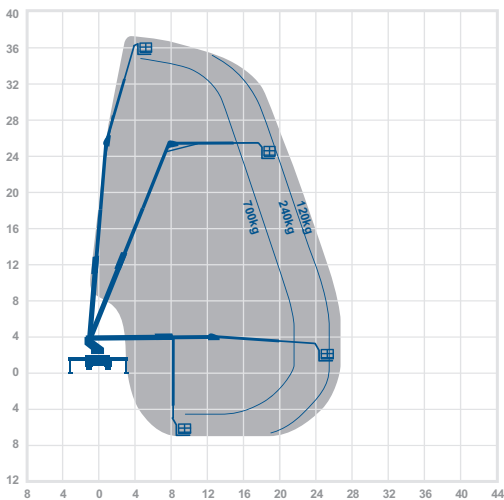

Working Height 37.0m Outreach** 26.0m (120kg)

Max Horiz. Outreach (full SWL)	21.0m
Max Reach Below 0m	6.5m
Overall Travel Length	10.0m
Overall Travel Height	3.6m
Overall Travel Width	2.5m
Platform Cage Size	2.3m x 1.05m
Max SWL	700kg
Gross Vehicle Weight	18000kg
Operational Full Width	6.2m
Minimum Operational Width	2.8m
Point Load Front / Rear	150kN / 150kN

Alternative machines

T37R

Manufacturer

Bronto

37.0m

26.0m

Working Envelope

** Depending on load, angle of rotation and outrigger configuration.