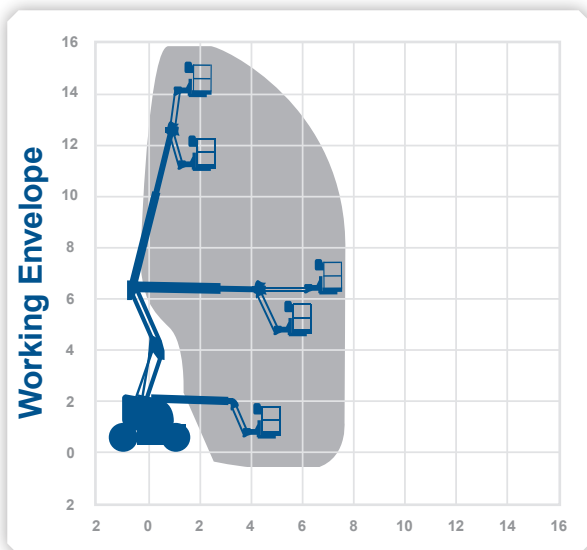

Working Height 15.72m
Horizontal Outreach 7.47m

Closed Length	6.58m
Closed Height	2.24m
Closed Width	2.34m
Platform Size	1.83m x 0.76m
Rotation	180°
Max SWL	230kg
Weight	7,242kg

Alternative machines

HA16SPX
Z45DJX

Manufacturer

JLG

0345 745 0000
nationwideplatforms.co.uk