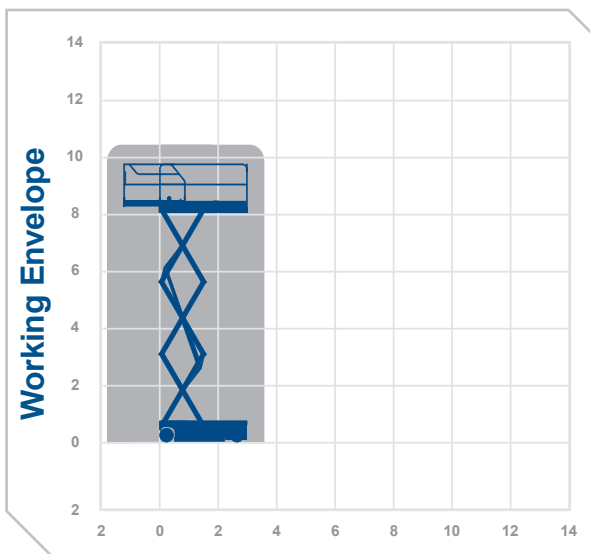

Working Height 10.3m

Closed Length	3.17m
Closed Height	2.44m
Stowed Height (guardrails lowered)	1.59m
Closed Width	1.78m
Platform Size	2.45m x 1.45m
Platform Length (deck extended)	3.7m
Max SWL	565kg
Weight	3520kg

Alternative machines

GS26D
6826D

Manufacturer

Haulotte

0345 745 0000
nationwideplatforms.co.uk

**Nationwide
Platforms**
A **LOXAM** Company

Please note that all technical information referred to in this document is intended for guidance purposes only and does not act as a replacement for the manufacturer's specification or equipment user guides which should be referred to prior to placing your order. No responsibility can be accepted in the event that this document contains any errors, omissions or data that is different from that in the manufacturer's specification or equipment user guides.