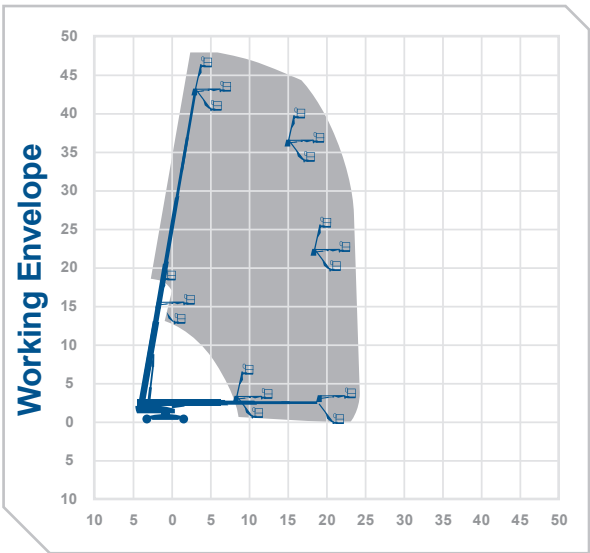

Working Height 48.02m
Horizontal Outreach 24.38m

Closed Length 16.18m
Closed Height 3.05m
Closed Width 2.49m
Platform Size 2.44m x 0.91m
Rotation Continuous
Max SWL 340kg
Weight 23236kg
Reach Below Ground 0.91m
Operational Full Width 5.03m

Alternative machines

SX180

Manufacturer

Genie

0345 745 0000
nationwideplatforms.co.uk

Nationwide Platforms
A **LOXAM** Company

Please note that all technical information referred to in this document is intended for guidance purposes only and does not act as a replacement for the manufacturer's specification or equipment user guides which should be referred to prior to placing your order. No responsibility can be accepted in the event that this document contains any errors, omissions or data that is different from that in the manufacturer's specification or equipment user guides.