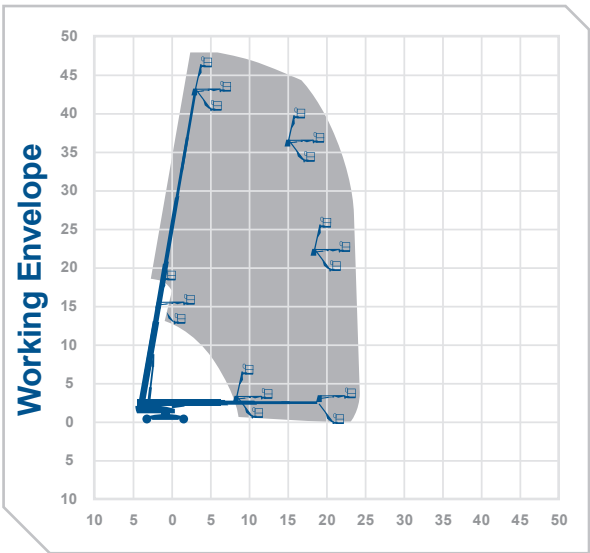

Working Height 48.16m
Horizontal Outreach 24.38m

Closed Length 16.18m
Closed Height 3.05m
Closed Width 2.49m
Platform Size 2.44m x 0.91m
Rotation Continuous
Max SWL 340kg
Weight 23236kg
Reach Below Ground 0.91m
Operational Full Width 5.03m

Alternative machines

SX180

Manufacturer

Genie

0345 745 0000
nationwideplatforms.co.uk

Nationwide Platforms
A **LOXAM** Company

Please note that all technical information referred to in this document is intended for guidance purposes only and does not act as a replacement for the manufacturer's specification or equipment user guides which should be referred to prior to placing your order. No responsibility can be accepted in the event that this document contains any errors, omissions or data that is different from that in the manufacturer's specification or equipment user guides.