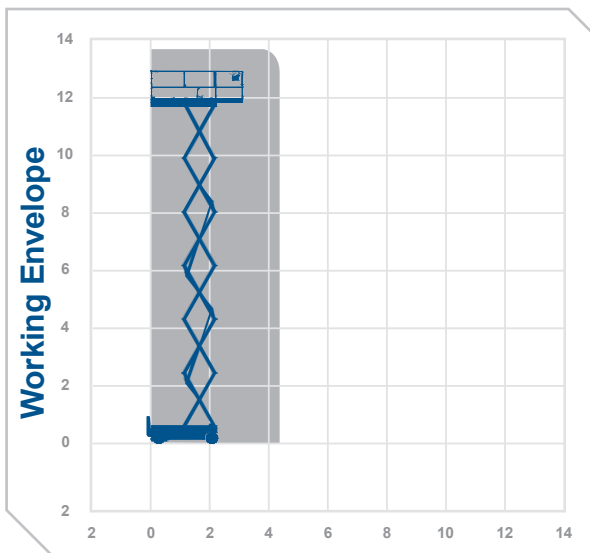

Working Height 13.8m

Closed Length	2.74m
Closed Height	2.5m
Stowed Height (guardrails lowered)	2.08m
Closed Width	1.2m
Platform Size	2.3m x 1.2m
Platform Length (deck extended)	3.22m
Max SWL	350kg
Weight	3175kg

Alternative machines

LL15N
S142-12
S152-12

Manufacturer

Haulotte

Indoor use only

0345 745 0000
nationwideplatforms.co.uk

**Nationwide
Platforms**
A **LOXAM** Company

Please note that all technical information referred to in this document is intended for guidance purposes only and does not act as a replacement for the manufacturer's specification or equipment user guides which should be referred to prior to placing your order. No responsibility can be accepted in the event that this document contains any errors, omissions or data that is different from that in the manufacturer's specification or equipment user guides.