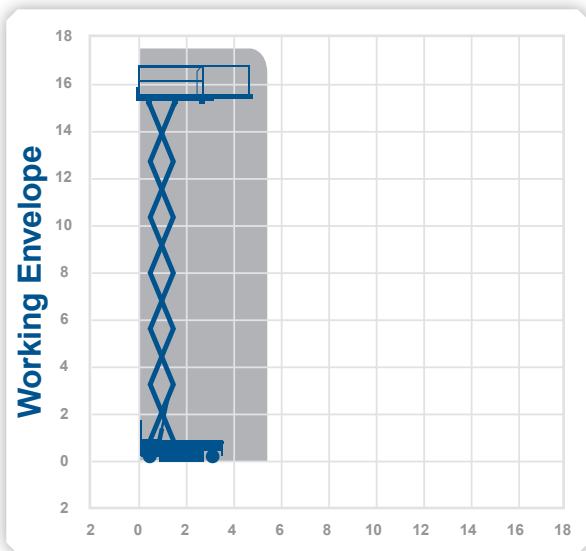

Working Height 17.5m

Closed Length	3.34m
Closed Height	3.15m
Stowed Height (guardrails lowered)	2.38m
Closed Width	1.19m
Platform Size	3.04m x 1.18m
Platform Length (deck extended)	4.25m
Max SWL	500kg
Weight	5350kg

Alternative machines

LL15N
S175-12
165-12

Manufacturer

HAB

Indoor use only

0845 745 0000
nationwideplatforms.co.uk