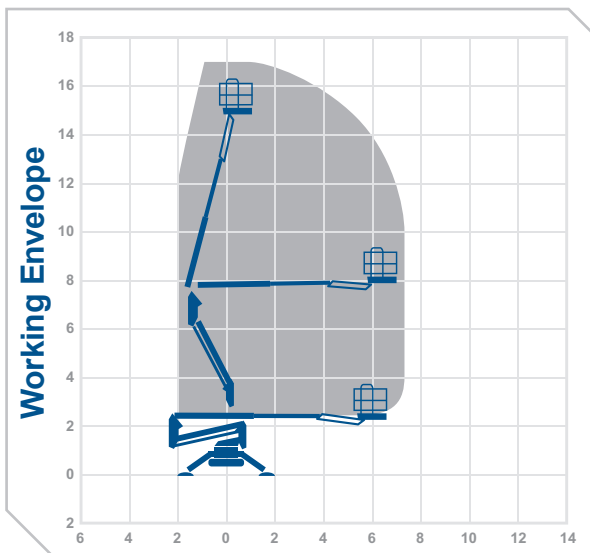

TB17HE

tracked
booms

Working Height 17.06m
Horizontal Outreach 7.5m

Closed Length 4.52m
Closed Height 2.0m
Rails Up / Fixed Rails
Closed Width 0.79m
Deck Size 1.33m x 0.69m
Rotation 360°
SWL 230kg
Weight 2280kg
Outrigger Footprint 2.88m x 2.89m
Min Op Width 2.88m

Alternative machines

TB17HB
TB20HE
TB20HB

Manufacturer

Hinowa

0345 745 0000
nationwideplatforms.co.uk

Nationwide
Platforms
A LOXAM Company

Please note that all technical information referred to in this document is intended for guidance purposes only and does not act as a replacement for the manufacturer's specification or equipment user guides which should be referred to prior to placing your order. No responsibility can be accepted in the event that this document contains any errors, omissions or data that is different from that in the manufacturer's specification or equipment user guides.