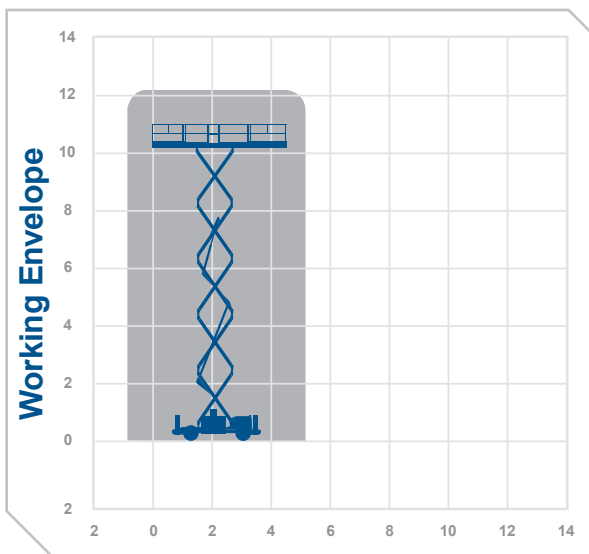

Working Height 12.06m

Closed Length	4.88m
Closed Height	2.68m
Stowed Height (guardrails lowered)	2.0m
Closed Width	2.13m
Platform Size	3.89m x 1.83m
Platform Length (deck extended)	6.57m
Max SWL	1134kg
Weight	7520kg

Alternative machines

GS3390RT
GS43
6832D
GS3369RT

Manufacturer

Genie

0345 745 0000
nationwideplatforms.co.uk

**Nationwide
Platforms**
A **LOXAM** Company

Please note that all technical information referred to in this document is intended for guidance purposes only and does not act as a replacement for the manufacturer's specification or equipment user guides which should be referred to prior to placing your order. No responsibility can be accepted in the event that this document contains any errors, omissions or data that is different from that in the manufacturer's specification or equipment user guides.