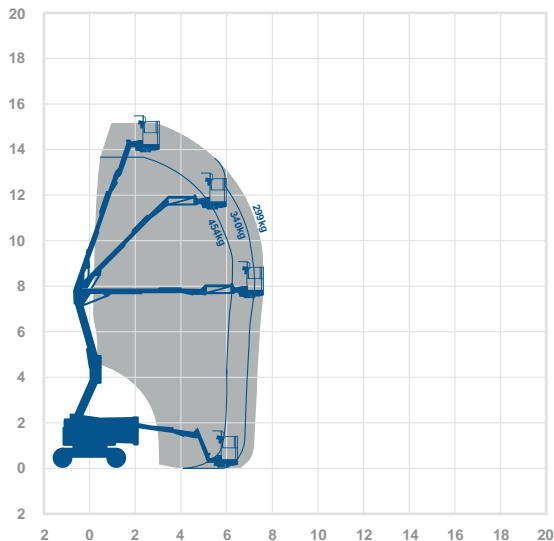

45AJHCS | Boom Lift

Working height	15.7m
Horizontal outreach	7.6m
Closed length	6.57m
Closed height	2.27m
Closed width	2.35m
Platform size	1.83m x 0.76m
Rotation	355°
Max SWL	454kg
Weight	7507kg

Alternative machines

Z45DJXC

Manufacturer

JLG

Working envelope

Standard features

Optional extras

0345 745 0000

nationwideplatforms.co.uk

**Nationwide
Platforms**
A **LOXAM** Company