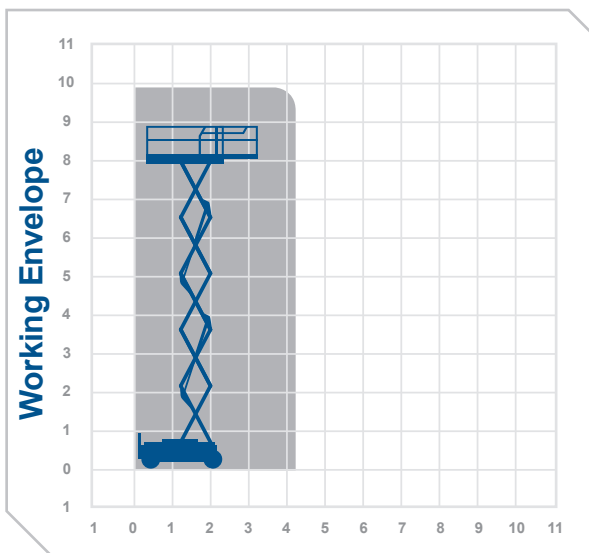

Working Height 9.9m

Closed Length	2.31m
Closed Height	2.15m
Stowed Height (guardrails lowered)	1.79m
Closed Width	1.17m
Platform Size	2.11m x 1.07m
Platform Length (deck extended)	3.01m
Max SWL	454kg
Weight	2130kg

Alternative machines

GS26

Manufacturer

SkyJack

0345 745 0000
nationwideplatforms.co.uk

**Nationwide
Platforms**
A **LOXAM** Company

Please note that all technical information referred to in this document is intended for guidance purposes only and does not act as a replacement for the manufacturer's specification or equipment user guides which should be referred to prior to placing your order. No responsibility can be accepted in the event that this document contains any errors, omissions or data that is different from that in the manufacturer's specification or equipment user guides.