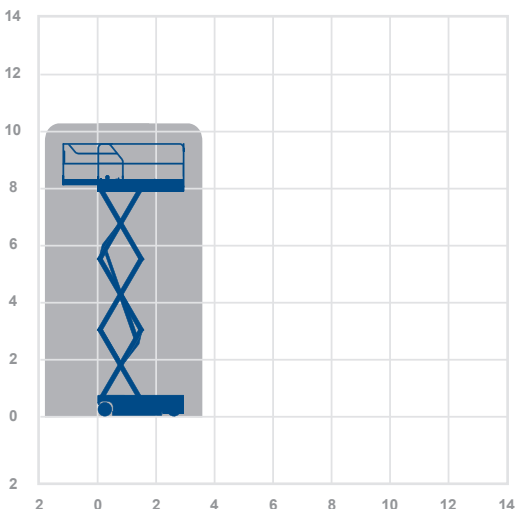

Working Height 10.15m

Closed Length	2.5m
Closed Height	2.35m
Stowed Height (guardrails lowered)	1.28m
Closed Width	1.17m
Platform Size	2.4m x 1.17m
Platform Length (deck extended)	3.32m
Max SWL	450kg
Weight	2490kg

Alternative machines

GS2632
3226
COM10N

Manufacturer

Haulotte

10.15m

Working Envelope

0345 745 0000
nationwideplatforms.co.uk

**Nationwide
Platforms**
A **LOXAM** Company