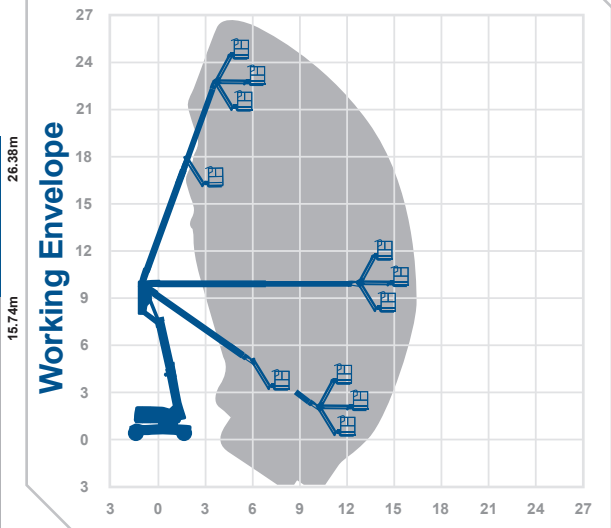

Working Height 26.38m

Horizontal Outreach 15.74m

Closed Length	11.12m
Closed Height	3.0m
Closed Width	2.44m
Platform Size	1.83m x 0.91m
Rotation	360°
Max SWL	230kg
Weight	15600kg

Alternative machines

Z80

Manufacturer

JLG

0345 745 0000
nationwideplatforms.co.uk

Nationwide
Platforms
A LOXAM Company

Please note that all technical information referred to in this document is intended for guidance purposes only and does not act as a replacement for the manufacturer's specification or equipment user guides which should be referred to prior to placing your order. No responsibility can be accepted in the event that this document contains any errors, omissions or data that is different from that in the manufacturer's specification or equipment user guides.