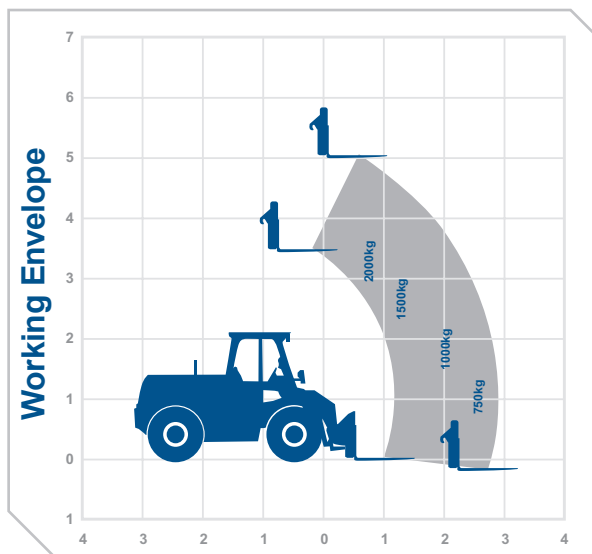

Max Lift Height 5.0m
Max Forward Reach 2.82m

Overall Length 3.08m
Overall Height 2.12m
Overall Width 1.84m
Max Capacity 2000kg
Max Lift Capacity (full reach) 750kg
Weight 4870kg
Outside Turn Radius 3.1m

Manufacturer
JCB

RT⁴

0345 745 0000
nationwideplatforms.co.uk

**Nationwide
Platforms**
A **LOXAM** Company

Please note that all technical information referred to in this document is intended for guidance purposes only and does not act as a replacement for the manufacturer's specification or equipment user guides which should be referred to prior to placing your order. No responsibility can be accepted in the event that this document contains any errors, omissions or data that is different from that in the manufacturer's specification or equipment user guides.