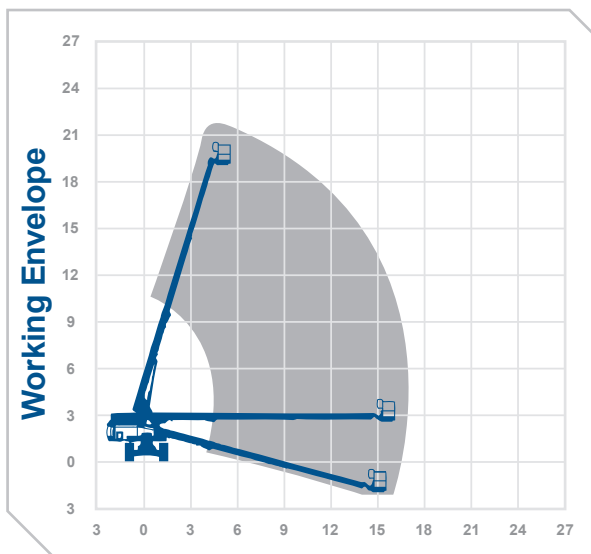

S65X

booms

Working Height 21.8m
Horizontal Outreach 17.1m

Closed Length 9.5m
Closed Height 2.72m
Closed Width 2.5m
Platform Size 1.83m x 0.76m
Rotation Continuous
Max SWL 227kg
Weight 10102kg
Reach Below Ground 2.71m

Alternative machines

G65X
66JX

Manufacturer

Genie

0345 745 0000
nationwideplatforms.co.uk

Nationwide Platforms
A **LOXAM** Company

Please note that all technical information referred to in this document is intended for guidance purposes only and does not act as a replacement for the manufacturer's specification or equipment user guides which should be referred to prior to placing your order. No responsibility can be accepted in the event that this document contains any errors, omissions or data that is different from that in the manufacturer's specification or equipment user guides.