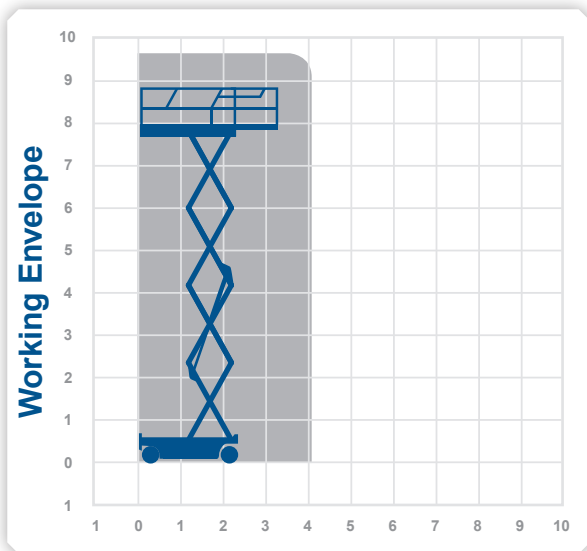

Working Height 9.9m

Closed Length	3.12m
Closed Height	2.59m
Stowed Height (guardrails lowered)	1.92m
Closed Width	1.75m
Platform Size	2.79m x 1.6m
Platform Length (deck extended)	4.5m
Max SWL	680kg
Weight	3768kg

Alternative machines

GS26D-O
6826D

Manufacturer

Genie

9.9m

0845 745 0000
nationwideplatforms.co.uk

Please note that all technical information referred to in this document is intended for guidance purposes only and does not act as a replacement for the manufacturer's specification or equipment user guides which should be referred to prior to placing your order. No responsibility can be accepted in the event that this document contains any errors, omissions or data that is different from that in the manufacturer's specification or equipment user guides.