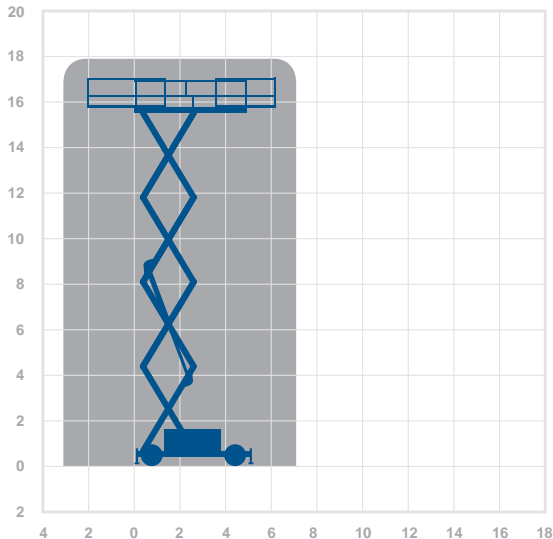

SR1623D | Scissor Lift

Working height

17.9m

Closed length	4.90m
Closed height	3.18m
Stowed height (guardrails lowered)	2.50m
Closed width	2.30m
Platform size	3.98m x 1.83m
Platform length (deck extended)	7.40m
Max SWL	680kg
Weight	8200kg

Alternative machines

GS53
H18SX

Manufacturer

LGMG

Working envelope

17.9m

Standard features

Optional extras