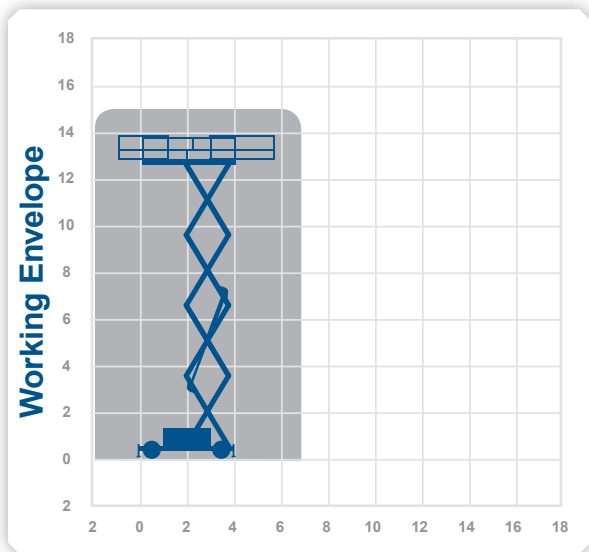

GS43G

scissors

Working Height 15.1m

Closed Length	4.88m
Closed Height	2.93m
Stowed Height (guardrails lowered)	2.25m
Closed Width	2.29m
Platform Size	4.81m x 1.83m
Platform Length (deck extended)	7.38m
Max SWL	680kg
Weight	7323kg

Alternative machines

GS53G

Manufacturer

Genie

0845 745 0000
nationwideplatforms.co.uk

Please note that all technical information referred to in this document is intended for guidance purposes only and does not act as a replacement for the manufacturer's specification or equipment user guides which should be referred to prior to placing your order. No responsibility can be accepted in the event that this document contains any errors, omissions or data that is different from that in the manufacturer's specification or equipment user guides.