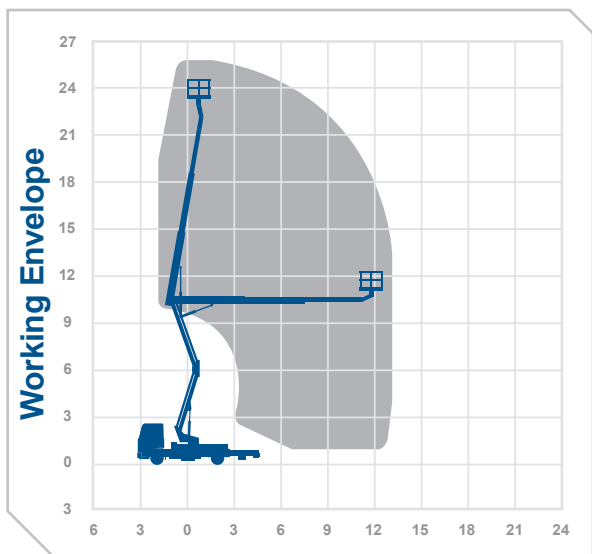

Working Height 26.0m Outreach 12.5m

Overall Travel Length	7.45m
Overall Travel Height	3.9m
Overall Travel Width	2.6m
Platform Cage Size	1.4m x 0.7m
Max SWL	230kg
Gross Vehicle Weight	14000kg
Operational Full Width	3.12m
Minimum Operational Width	3.12m
Point Load Front / Rear	140kN / 140kN

Alternative machines

T26WX
T26KX

Manufacturer

CTE

0345 745 0000
nationwideplatforms.co.uk

**Nationwide
Platforms**
A **LOXAM** Company

Please note that all technical information referred to in this document is intended for guidance purposes only and does not act as a replacement for the manufacturer's specification or equipment user guides which should be referred to prior to placing your order. No responsibility can be accepted in the event that this document contains any errors, omissions or data that is different from that in the manufacturer's specification or equipment user guides.