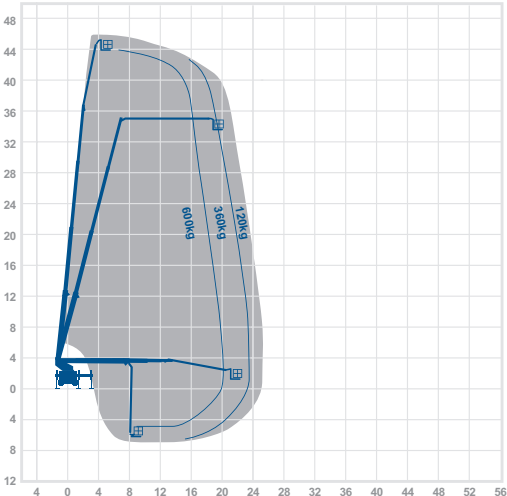

Working Height **46.0m** Outreach** **24.5m** (120kg)

Max Horiz. Outreach (full SWL)	20.0m
Max Reach Below 0m	6.5m
Overall Travel Length	10.5m
Overall Travel Height	3.7m
Overall Travel Width	2.5m
Platform Cage Size	2.47m x 1.05m
Max SWL	600kg
Gross Vehicle Weight	18000kg
Operational Full Width	6.2m
Minimum Operational Width	2.8m
Point Load Front / Rear	150kN / 150kN

Alternative machines

T48P
T50JB

Manufacturer

Bronto

46.0m

24.5m

Working Envelope

** Depending on load, angle of rotation and outrigger configuration.