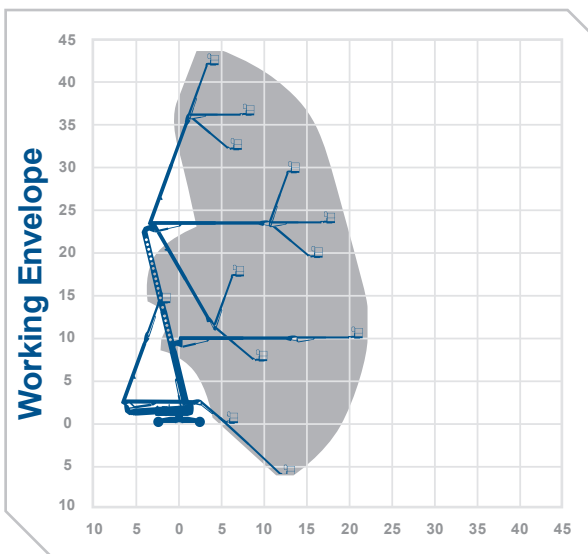

Working Height **43.15m** Horizontal Outreach **21.26m**

Closed Length	12.93m
Closed Height	3.09m
Closed Width	2.49m
Platform Size	2.44m x 0.91m
Rotation	Continuous
Max SWL	272kg
Weight	21092kg
Reach Below Ground	5.87m
Operational Full Width	3.94m

Alternative machines

Z135
1350SJP
1250AJP
150HAX

Manufacturer

Genie

43.15m

21.26m

0345 745 0000
nationwideplatforms.co.uk

Nationwide Platforms
A **LOXAM** Company

Please note that all technical information referred to in this document is intended for guidance purposes only and does not act as a replacement for the manufacturer's specification or equipment user guides which should be referred to prior to placing your order. No responsibility can be accepted in the event that this document contains any errors, omissions or data that is different from that in the manufacturer's specification or equipment user guides.