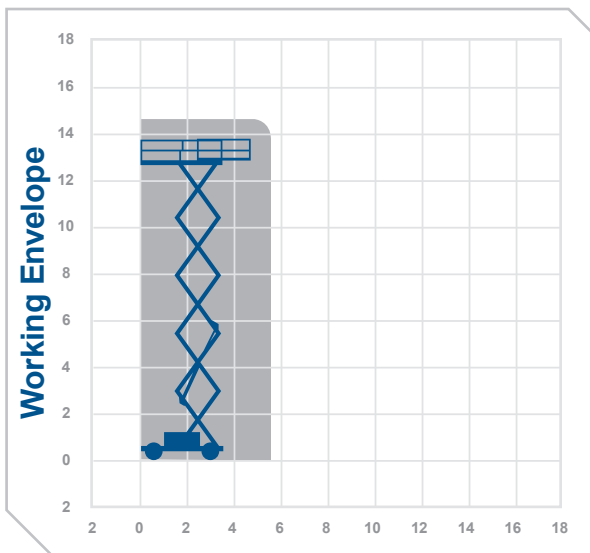

8841

scissors

Working Height 14.5m

Closed Length	3.49m
Closed Height	2.9m
Stowed Height (guardrails lowered)	2.22m
Closed Width	2.21m
Platform Size	3.51m x 1.76m
Platform Length (deck extended)	4.71m
Max SWL	680kg
Weight	5289kg

Alternative machines

9241
GS43

Manufacturer

SkyJack

0345 745 0000
nationwideplatforms.co.uk

**Nationwide
Platforms**
A **LOXAM** Company

Please note that all technical information referred to in this document is intended for guidance purposes only and does not act as a replacement for the manufacturer's specification or equipment user guides which should be referred to prior to placing your order. No responsibility can be accepted in the event that this document contains any errors, omissions or data that is different from that in the manufacturer's specification or equipment user guides.