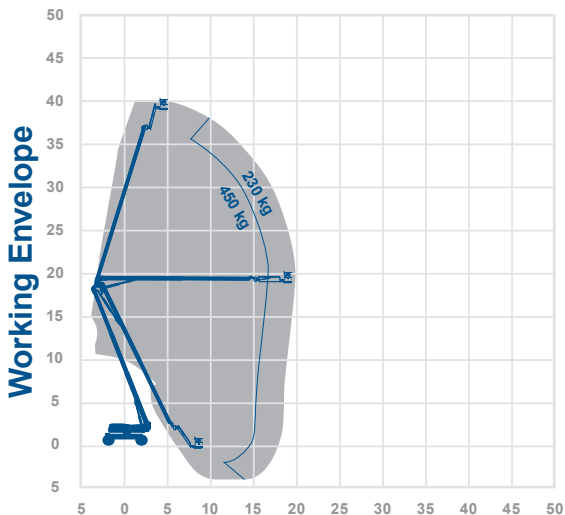

1250AJP

booms

Working Height 40.1m
Horizontal Outreach 19.25m

Closed Length 11.45m
Closed Height 3.05m
Closed Width 2.49m
Platform Size 2.44m x 0.91m
Rotation Continuous
Max SWL 230kg
Weight 19958kg
Operational Full Width 3.81m

Alternative machines

1350SJP
Z135

Manufacturer

JLG

40.1m

19.25m

0845 745 0000
nationwideplatforms.co.uk

Please note that all technical information referred to in this document is intended for guidance purposes only and does not act as a replacement for the manufacturer's specification or equipment user guides which should be referred to prior to placing your order. No responsibility can be accepted in the event that this document contains any errors, omissions or data that is different from that in the manufacturer's specification or equipment user guides.