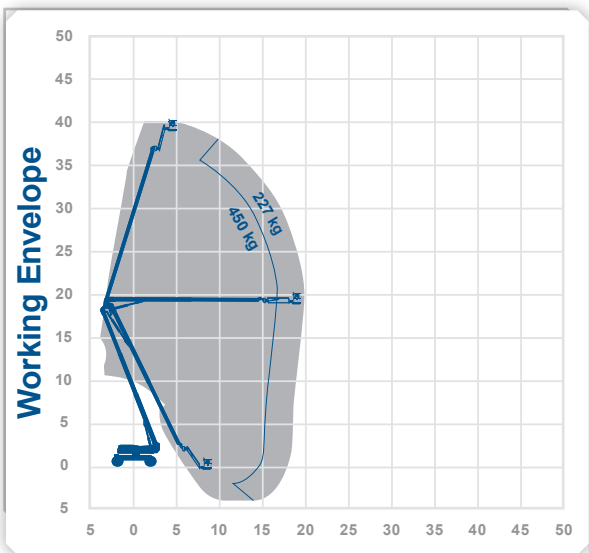

0345 745 0000
nationwideplatforms.co.uk

Nationwide Platforms
A **LOXAM** Company

Please note that all technical information referred to in this document is intended for guidance purposes only and does not act as a replacement for the manufacturer's specification or equipment user guides which should be referred to prior to placing your order. No responsibility can be accepted in the event that this document contains any errors, omissions or data that is different from that in the manufacturer's specification or equipment user guides.