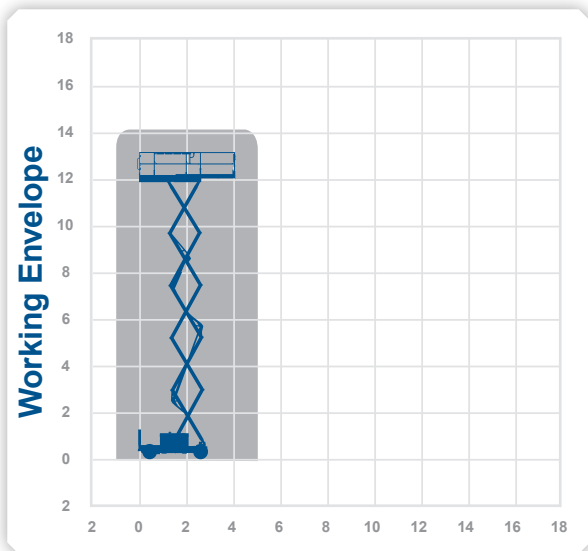

Working Height 14.12m

Closed Length	2.79m
Closed Height	2.74m
Stowed Height (guardrails lowered)	2.08m
Closed Width	1.75m
Platform Size	1.60m x 2.79m
Platform Length (deck extended)	4.31m
Max SWL	363kg
Weight	5200g

Alternative machines

M4069
GS4069E
4069ERT

Manufacturer

Genie

14.12m

0845 745 0000
nationwideplatforms.co.uk

Please note that all technical information referred to in this document is intended for guidance purposes only and does not act as a replacement for the manufacturer's specification or equipment user guides which should be referred to prior to placing your order. No responsibility can be accepted in the event that this document contains any errors, omissions or data that is different from that in the manufacturer's specification or equipment user guides.