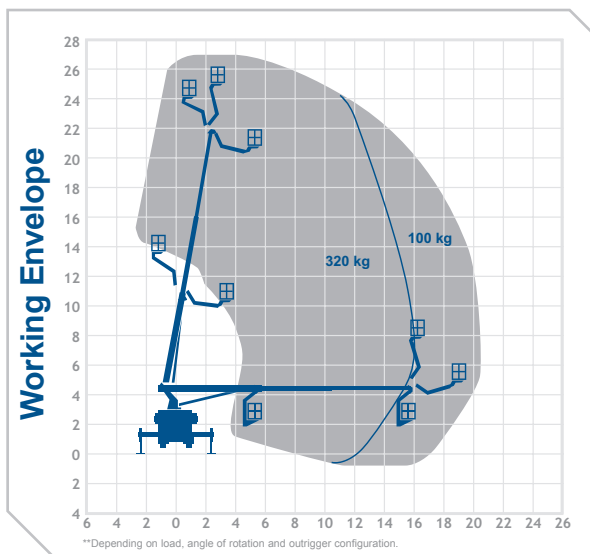

Working Height 27.0m
Outreach** 21.0m (100kg)

Max Horiz. Outreach (full SWL)	16.0m
Max Reach Below 0m	n/a
Overall Travel Length	7.87m
Overall Travel Height	3.3m
Overall Travel Width	2.54m
Platform Cage Size	1.85m x 1.0m
Max SWL	320kg
Gross Vehicle Weight	7500kg
Operational Full Width	5.1m
Minimum Operational Width	2.5m
Point Load Front / Rear	72kN / 55kN

Alternative machines

T26C

Manufacturer

Ruthman

0345 745 0000
nationwideplatforms.co.uk

**Nationwide
Platforms**
A **LOXAM** Company

Please note that all technical information referred to in this document is intended for guidance purposes only and does not act as a replacement for the manufacturer's specification or equipment user guides which should be referred to prior to placing your order. No responsibility can be accepted in the event that this document contains any errors, omissions or data that is different from that in the manufacturer's specification or equipment user guides.