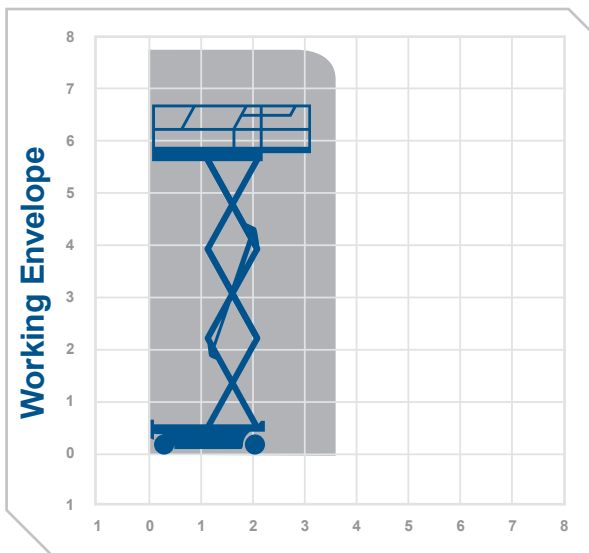

**Working Height 7.8m**

Closed Length	1.78m
Closed Height	2.11m
Stowed Height (guardrails lowered)	1.64m
Closed Width	0.81m
Platform Size	1.63m x 0.71m
Platform Length (deck extended)	2.53m
Max SWL	227kg
Weight	1312kg

**Alternative machines**

GS1932  
GS20

**Manufacturer**

SkyJack

7.8m

**0345 745 0000**  
**nationwideplatforms.co.uk**

**Nationwide  
Platforms**  
A **LOXAM** Company

Please note that all technical information referred to in this document is intended for guidance purposes only and does not act as a replacement for the manufacturer's specification or equipment user guides which should be referred to prior to placing your order. No responsibility can be accepted in the event that this document contains any errors, omissions or data that is different from that in the manufacturer's specification or equipment user guides.