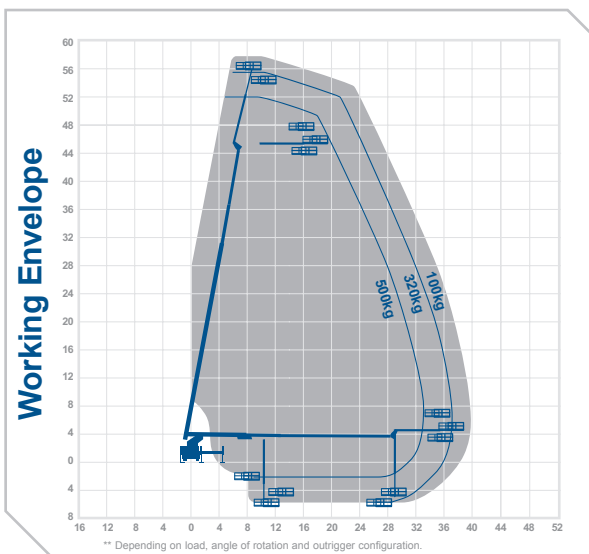

Working Height **58.0m** Outreach** **38.0m** (100kg)

Max Horiz. Outreach (full SWL)	31.0m
Max Reach Below 0m	6.0m
Overall Travel Length	11.7m
Overall Travel Height	3.99m
Overall Travel Width	2.55m
Platform Cage Size (extended)	2.3(3.6)m x 0.9m
Max SWL	500kg
Gross Vehicle Weight	26000kg
Operational Full Width	9.67m
Minimum Operational Width	2.85m
Point Load Front / Rear	220kN / 220kN

Alternative machines

T70B
T66M-1
T56B

Manufacturer

Ruthman

58.0m

38.0m

0345 745 0000
nationwideplatforms.co.uk

**Nationwide
Platforms**
A **LOXAM** Company