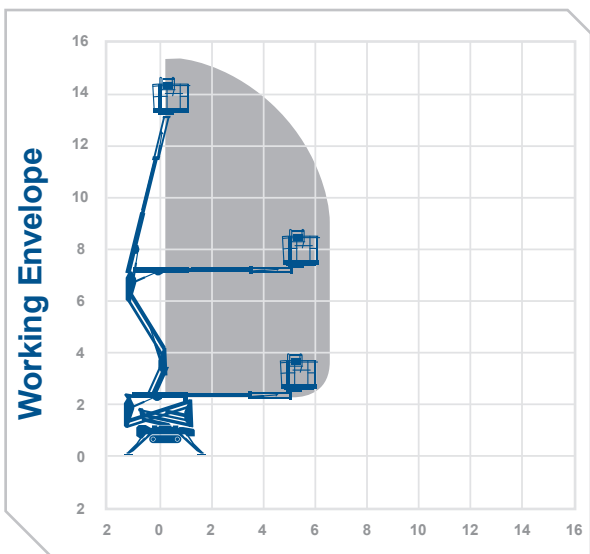

Working Height 15.4m Horizontal Outreach 6.6m

Closed Length	4.02m
Closed Height	1.99m
Rails Up / Fixed Rails	
Closed Width	0.75m
DeckSize	1.33m x 0.69m
Rotation	360°
SWL	230kg
Weight	1950kg
Outrigger Footprint	2.8m x 2.8m
Min Op Width	2.8m

Alternative machines

TB15HE
TB17HE
TB17HB

Manufacturer

Hinowa

0345 745 0000
nationwideplatforms.co.uk

**Nationwide
Platforms**
A **LOXAM** Company

Please note that all technical information referred to in this document is intended for guidance purposes only and does not act as a replacement for the manufacturer's specification or equipment user guides which should be referred to prior to placing your order. No responsibility can be accepted in the event that this document contains any errors, omissions or data that is different from that in the manufacturer's specification or equipment user guides.