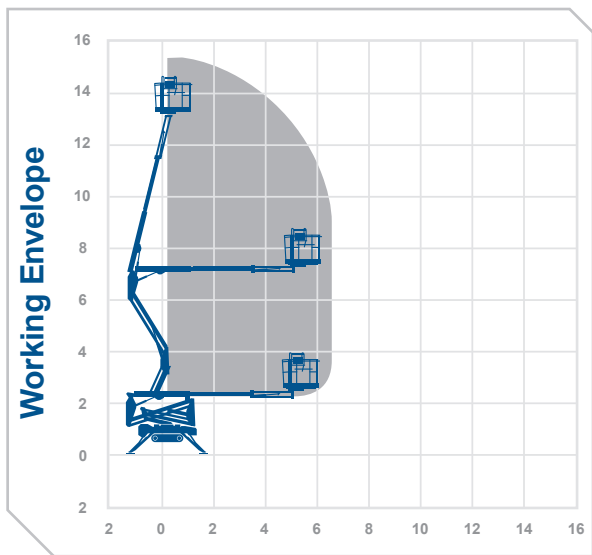

Working Height 15.4m Horizontal Outreach 6.6m

Closed Length	4.02m
Closed Height	1.99m
Rails Up / Fixed Rails	
Closed Width	0.75m
DeckSize	1.33m x 0.69m
Rotation	360°
SWL	230kg
Weight	1950kg
Outrigger Footprint	2.8m x 2.8m
Min Op Width	2.8m

Alternative machines

TB15HE
TB17HE
TB17HB

Manufacturer

Hinowa

T...o...^...|...**^...^...^...
o@...^...^...^...^...^...
[...^...^...^...^...^...]

0345 745 0000
nationwideplatforms.co.uk

**Nationwide
Platforms**
A **LOXAM** Company

Please note that all technical information referred to in this document is intended for guidance purposes only and does not act as a replacement for the manufacturer's specification or equipment user guides which should be referred to prior to placing your order. No responsibility can be accepted in the event that this document contains any errors, omissions or data that is different from that in the manufacturer's specification or equipment user guides.