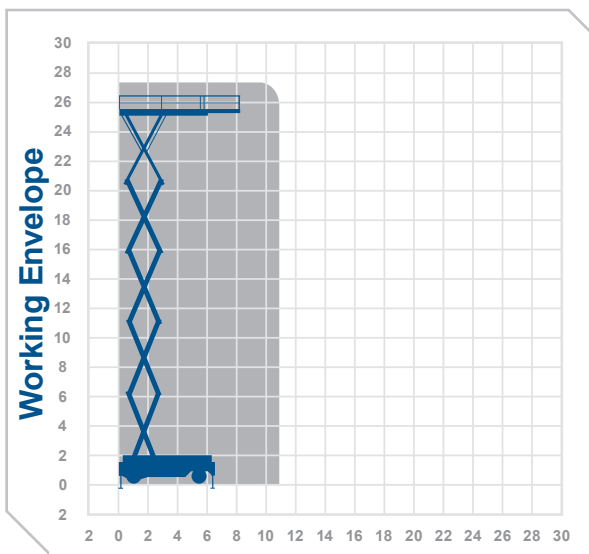

Working Height 27.2m

Closed Length	6.57m
Closed Height	3.89m
Stowed Height (guardrails lowered)	3.13m
Closed Width	2.5m
Platform Size	6.15m x 2.35m
Platform Length (deck extended)	8.25m
Max SWL	1000kg
Weight	25100kg

Alternative machines

M250
LL26X
S280

Manufacturer

Holland Lift

27.2m

0345 745 0000
nationwideplatforms.co.uk

Nationwide Platforms
A **LOXAM** Company

Please note that all technical information referred to in this document is intended for guidance purposes only and does not act as a replacement for the manufacturer's specification or equipment user guides which should be referred to prior to placing your order. No responsibility can be accepted in the event that this document contains any errors, omissions or data that is different from that in the manufacturer's specification or equipment user guides.