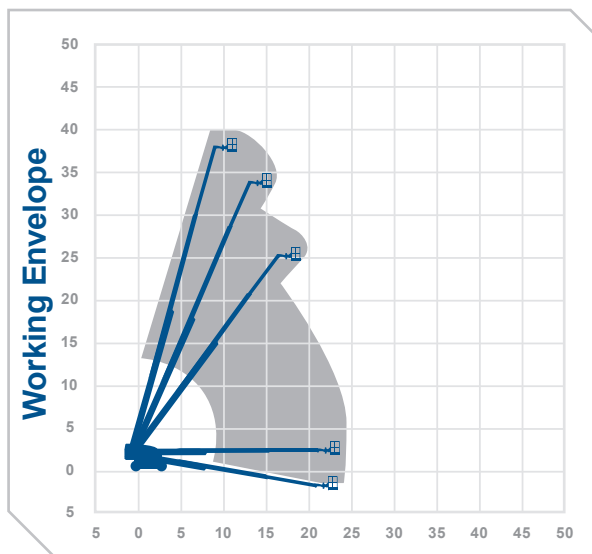

Working Height 40.15m

Horizontal Outreach 24.38m

Closed Length	14.25m
Closed Height	3.07m
Closed Width	2.49m
Platform Size	2.44m x 0.91m
Rotation	Continuous
Max SWL	227kg
Weight	20248kg
Operational Full Width	3.35m

Alternative machines

1200SJP
1350SJP

Manufacturer

Genie

0345 745 0000
nationwideplatforms.co.uk

**Nationwide
Platforms**
A LOXAM Company

Please note that all technical information referred to in this document is intended for guidance purposes only and does not act as a replacement for the manufacturer's specification or equipment user guides which should be referred to prior to placing your order. No responsibility can be accepted in the event that this document contains any errors, omissions or data that is different from that in the manufacturer's specification or equipment user guides.