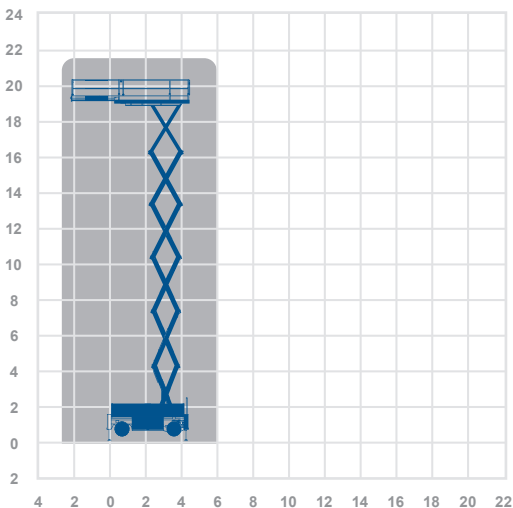

HL220H

scissors

Working Height 21.7m

Closed Length	4.84m
Closed Height	3.65m
Stowed Height (guardrails lowered)	2.88m
Closed Width	2.44m
Platform Size	2.30m x 4.50m
Platform Length (deck extended)	7.0m
Max SWL	750kg
Weight	13900g

Alternative machines

HL220D
HL235D
S225
LL20X
SL210
SL245

Manufacturer

Hollandlift

21.7m

Working Envelope

0845 745 0000
nationwideplatforms.co.uk

Please note that all technical information referred to in this document is intended for guidance purposes only and does not act as a replacement for the manufacturer's specification or equipment user guides which should be referred to prior to placing your order. No responsibility can be accepted in the event that this document contains any errors, omissions or data that is different from that in the manufacturer's specification or equipment user guides.