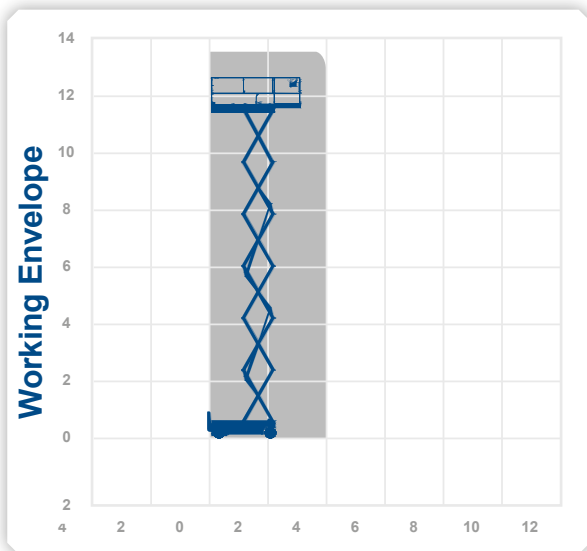

Working Height 13.8m

Closed Length	2.4m
Closed Height	2.48m
Stowed Height (guardrails lowered)	1.98m
Closed Width	1.2m
Platform Size	2.19m x 1.06m
Platform Length (deck extended)	3.3m
Max SWL	350kg
Weight	2985kg

Alternative machines

GS-4047
COM14

Manufacturer

Skyjack

Indoor use only

13.8m

Nationwide Platforms

A **LOXAM** Company