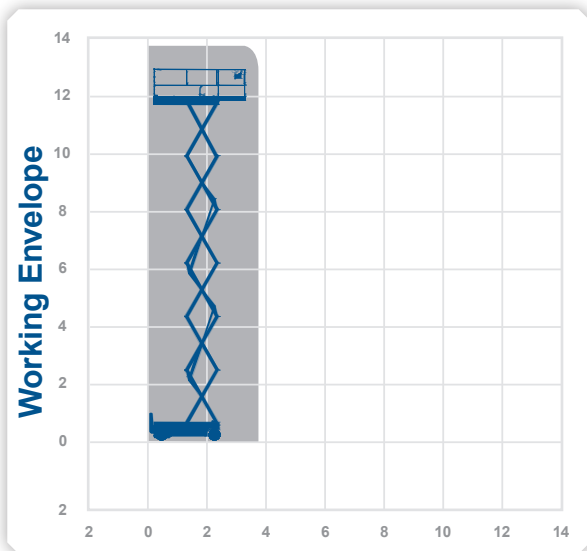

Working Height 13.7m

Closed Length	2.44m
Closed Height	2.54m
Stowed Height (guardrails lowered)	1.88m
Closed Width	1.19m
Platform Size	2.26m x 1.15m
Platform Length (deck extended)	3.36m
Max SWL	350kg
Weight	3221kg

Alternative machines

COM14
S142-12
S152-12

Manufacturer

Genie

Indoor use only

13.7m

0845 745 0000
nationwideplatforms.co.uk