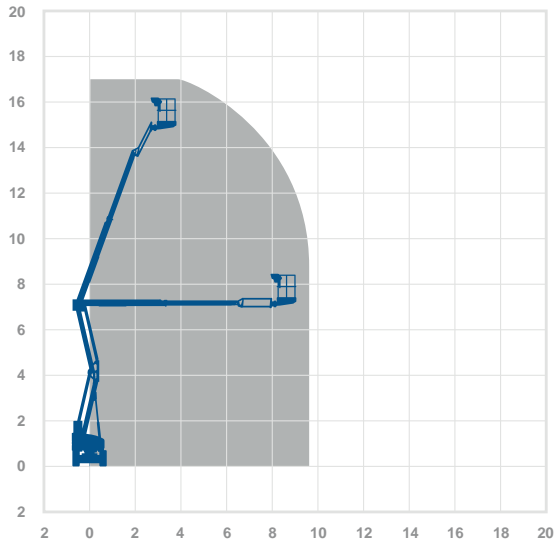

HR17N | Boom Lift

Working height	17.0m
Horizontal outreach	9.7m
Closed length	6.40m
Closed height	1.99m
Closed width	1.50m
Platform size	1.50m x 0.80m
Rotation	180°
Max SWL	225kg
Weight	7780kg

Alternative machines

Manufacturer

Niftylift

Working envelope

Standard features

Optional extras

0345 745 0000

nationwideplatforms.co.uk

**Nationwide
Platforms**
A **LOXAM** Company