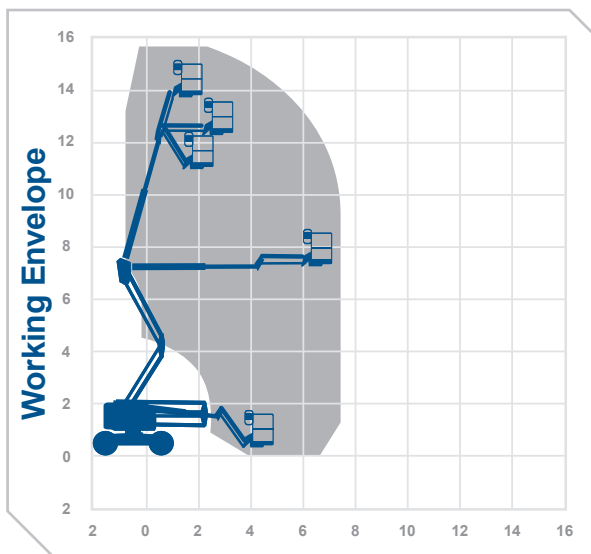

Working Height 15.69m

Horizontal Outreach 7.6m

Closed Length	6.78m
Closed Height	2.08m
Closed Width	2.23m
Platform Size	1.82m x 0.76m
Rotation	359°
Max SWL	227kg
Weight	6542kg (Air) 6892kg (Foam Filled)

Alternative machines

Z45D
Z45D-R
Z4525DJX

Manufacturer

Genie

0345 745 0000
nationwideplatforms.co.uk

Nationwide Platforms
A **LOXAM** Company

Please note that all technical information referred to in this document is intended for guidance purposes only and does not act as a replacement for the manufacturer's specification or equipment user guides which should be referred to prior to placing your order. No responsibility can be accepted in the event that this document contains any errors, omissions or data that is different from that in the manufacturer's specification or equipment user guides.