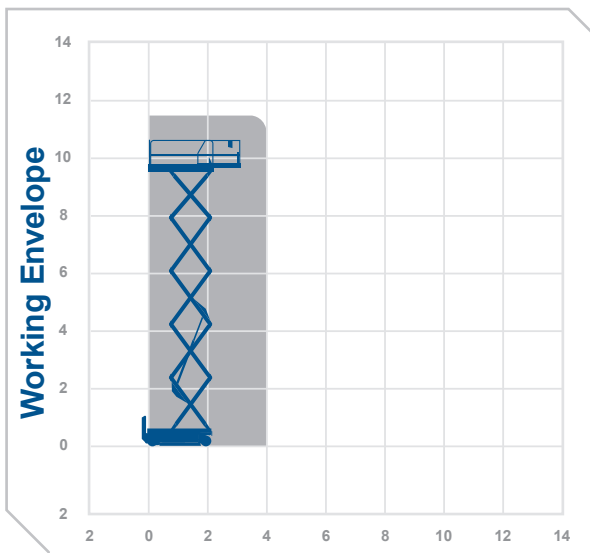

Working Height 11.75m

Closed Length	2.44m
Closed Height	2.44m
Stowed Height (guardrails lowered)	2.03m
Closed Width	0.81m
Platform Size	2.26m x 0.81m
Platform Length (deck extended)	3.33m
Max SWL	227kg
Weight	2352kg

Alternative machines

GS32

Manufacturer

Genie

Indoor use only

11.75m

0345 745 0000
nationwideplatforms.co.uk

Nationwide Platforms
A **LOXAM** Company

Please note that all technical information referred to in this document is intended for guidance purposes only and does not act as a replacement for the manufacturer's specification or equipment user guides which should be referred to prior to placing your order. No responsibility can be accepted in the event that this document contains any errors, omissions or data that is different from that in the manufacturer's specification or equipment user guides.