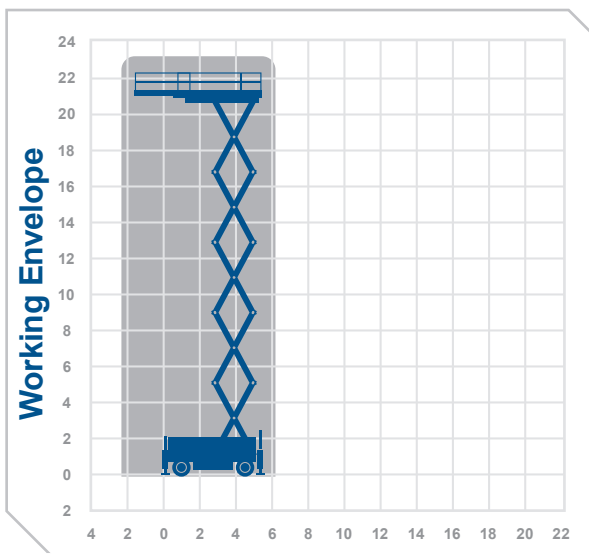

Working Height 23.2m

Closed Length	5.75m
Closed Height	4.01m
Stowed Height (guardrails lowered)	3.1m
Closed Width	2.49m
Platform Size	5.22m x 2.40m
Platform Length (deck extended)	7.32m
Max SWL	1000kg
Weight	18100kg

Alternative machines

LL20X
S225-24
SL210
HL220D

Manufacturer

Holland Lift

23.2m

0345 745 0000
nationwideplatforms.co.uk

Nationwide Platforms
A **LOXAM** Company

Please note that all technical information referred to in this document is intended for guidance purposes only and does not act as a replacement for the manufacturer's specification or equipment user guides which should be referred to prior to placing your order. No responsibility can be accepted in the event that this document contains any errors, omissions or data that is different from that in the manufacturer's specification or equipment user guides.