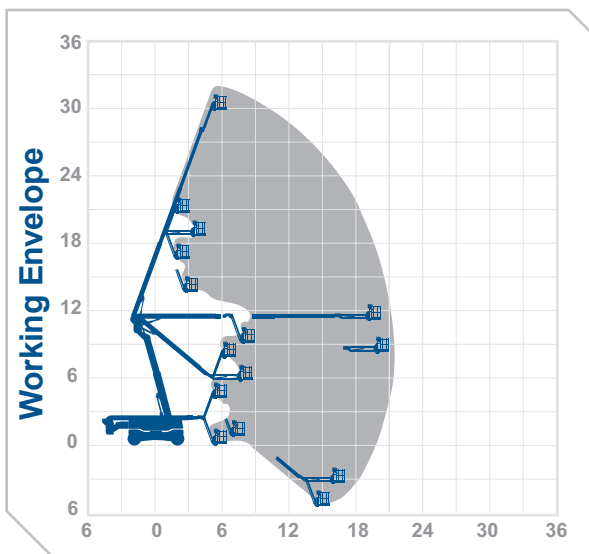

Working Height 31.8m
Horizontal Outreach 21.3m

Closed Length	11.16m
Closed Height	2.7m
Closed Width	2.5m
Platform Size (extended)	2.44m x 0.80m (3.33m)
Rotation	Continuous
Max SWL	250kg
Weight	20800kg
Reach Below Ground	4.0m

Alternative machines

1250AJP

Manufacturer

Haulotte

0345 745 0000
nationwideplatforms.co.uk

Nationwide Platforms
A **LOXAM** Company

Please note that all technical information referred to in this document is intended for guidance purposes only and does not act as a replacement for the manufacturer's specification or equipment user guides which should be referred to prior to placing your order. No responsibility can be accepted in the event that this document contains any errors, omissions or data that is different from that in the manufacturer's specification or equipment user guides.