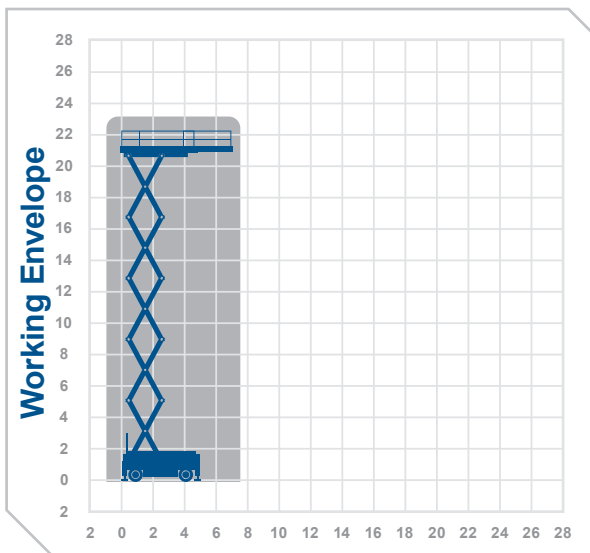

Working Height 23.0m

Closed Length	5.75m
Closed Height	4.1m
Stowed Height (guardrails lowered)	3.2m
Closed Width	2.5m
Platform Size	5.35m x 2.50m
Platform Length (deck extended)	7.55m
Max SWL	1000kg
Weight	15000kg

Alternative machines

LL20X
HL220D
HL235D
S225-24

Manufacturer

Liftlux

23.0m

0345 745 0000
nationwideplatforms.co.uk

**Nationwide
Platforms**
A **LOXAM** Company

Please note that all technical information referred to in this document is intended for guidance purposes only and does not act as a replacement for the manufacturer's specification or equipment user guides which should be referred to prior to placing your order. No responsibility can be accepted in the event that this document contains any errors, omissions or data that is different from that in the manufacturer's specification or equipment user guides.