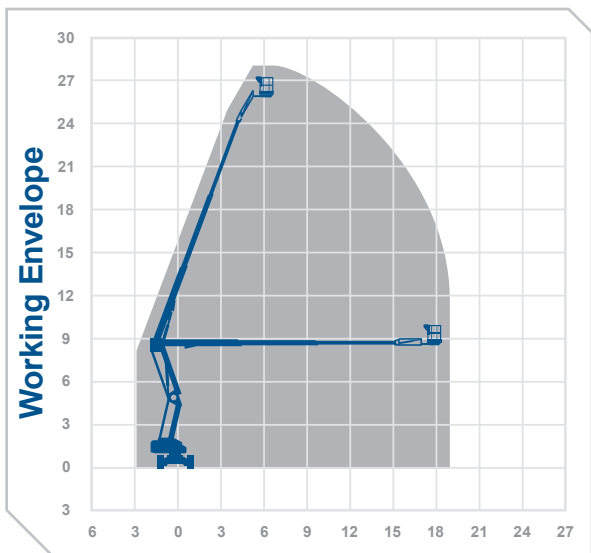

Working Height 28.0m
Horizontal Outreach 18.9m

Closed Length 9.3m
Closed Height 2.72m
Closed Width 2.49m
Platform Size 2.4m x 0.9m
Rotation Continuous
Max SWL 280kg
Weight 14700kg

Alternative machines

Z80
80J

Manufacturer

Niftylift

fitted with manufacturers secondary guarding as standard

0345 745 0000
nationwideplatforms.co.uk

Nationwide Platforms
A **LOXAM** Company

Please note that all technical information referred to in this document is intended for guidance purposes only and does not act as a replacement for the manufacturer's specification or equipment user guides which should be referred to prior to placing your order. No responsibility can be accepted in the event that this document contains any errors, omissions or data that is different from that in the manufacturer's specification or equipment user guides.