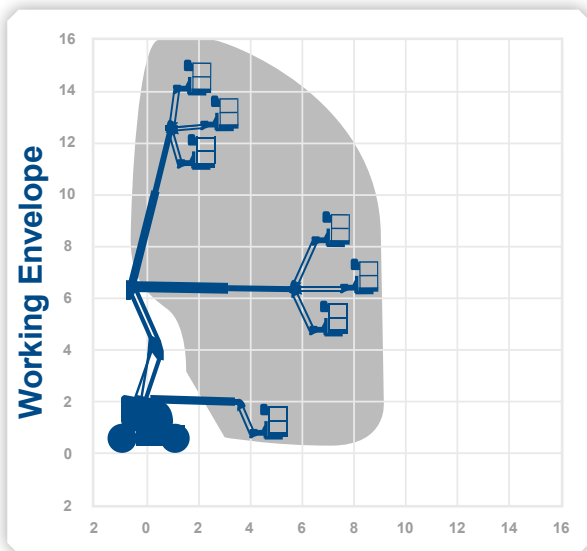

Working Height 16.0m

Horizontal Outreach 9.1m

Closed Length	6.8m
Closed Height	2.2m
Closed Width	2.3m
Platform Size	1.8m x 0.8m
Rotation	350°
Max SWL	230kg
Weight	7000kg

Alternative machines

Z45DJX
45JSX

Manufacturer

Haulotte

Nationwide Platforms

A **LOXAM** Company